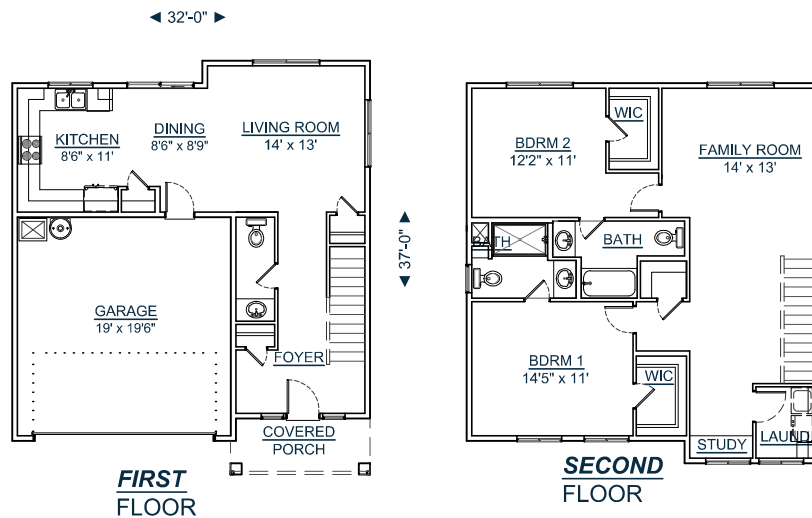

**WWW.CUSTOMYOURWAY.COM
SEARCH PLANS ONLINE**

Custom Your Way Homes, LLC is the exclusive owner of this plan, plan design, plan details, and specifications.
Copyright © 2014 All Rights Reserved. Under penalty of law do not make illegal copies for distribution, modification, or plan usage with the intention of construction without the written permission of Custom Your Way Homes, LLC. Licensed, Bonded, Insured.

WA LICENSE #: CUSTOYW8620Q