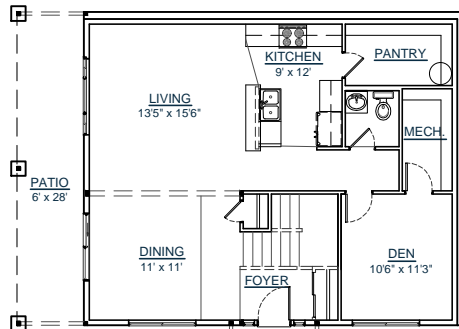

CUSTOM YOUR WAY HOMES, LLC

WWW.CUSTOMYOURWAY.COM

(360) 237-4784

- ▶ Custom Home Builder
- ▶ Custom Home Design
- ▶ Stock House Plans
- ▶ Home Additions
- ▶ Home Remodels

2-1809-3

SQUARE FT: 1809
MAIN LEVEL: 912
UPPER LEVEL: 897
OUTDOOR LIVING: 336
BEDROOMS: 3

**CALL FOR A FREE
BUILDING SITE CONSULTATION!**

◀ 40'-0" ▶

▲ 28'-0" ▼

**WWW.CUSTOMYOURWAY.COM
SEARCH PLANS ONLINE**

Custom Your Way Homes, LLC is the exclusive owner of this plan, plan design, plan details, and specifications.
Copyright © 2014 All Rights Reserved. Under penalty of law do not make illegal copies for distribution, modification, or plan usage with the intention of construction without the written permission of Custom Your Way Homes, LLC. Licensed, Bonded, Insured.