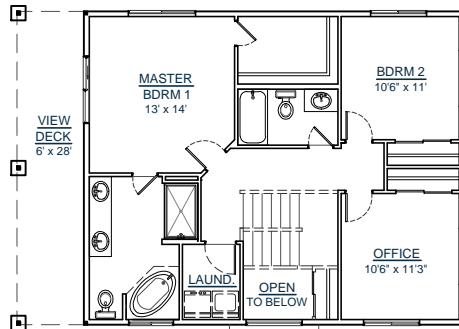

CUSTOM YOUR WAY HOMES, LLC

WWW.CUSTOMYOURWAY.COM

(360) 237-4784

- ▶ Custom Home Builder
- ▶ Custom Home Design
- ▶ Stock House Plans
- ▶ Home Additions
- ▶ Home Remodels

2-1809-3

SQUARE FT: 1809
MAIN LEVEL: 912
UPPER LEVEL: 897
OUTDOOR LIVING: 336
BEDROOMS: 3

**CALL FOR A FREE
BUILDING SITE CONSULTATION!**

◀ 40'-0" ▶

▲ 28'-0" ▼

**WWW.CUSTOMYOURWAY.COM
SEARCH PLANS ONLINE**

Custom Your Way Homes, LLC is the exclusive owner of this plan, plan design, plan details, and specifications.
Copyright © 2014 All Rights Reserved. Under penalty of law do not make illegal copies for distribution, modification, or plan usage with the intention of construction without the written permission of Custom Your Way Homes, LLC. Licensed, Bonded, Insured.