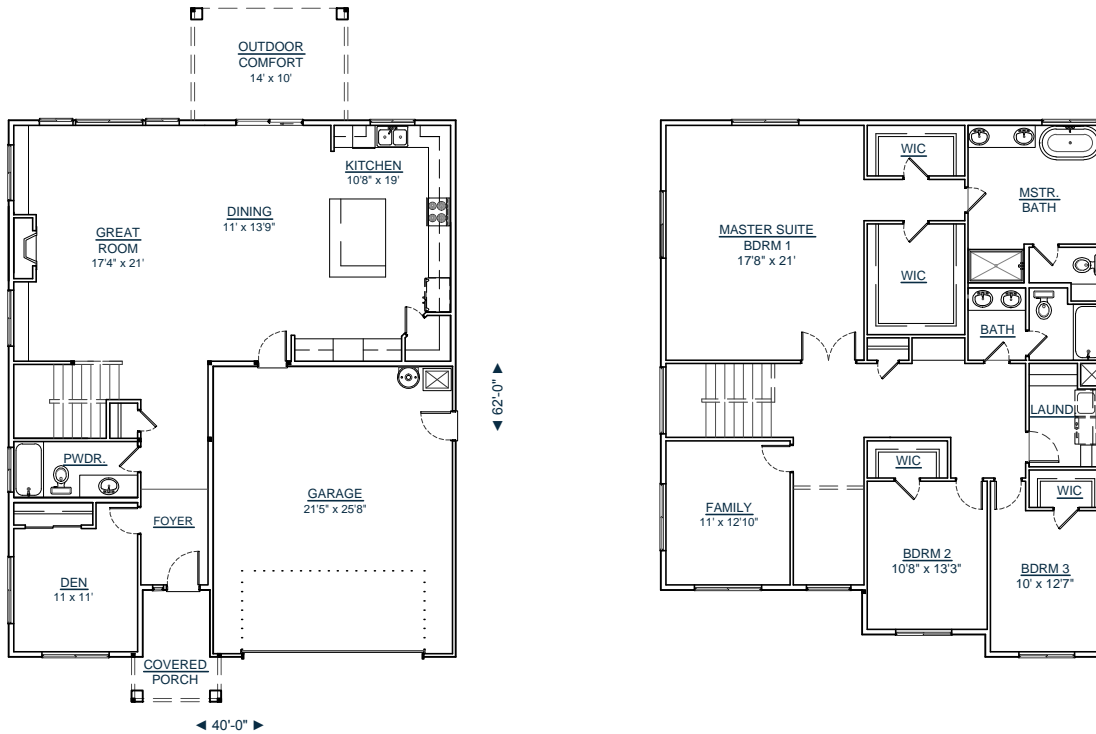

## 2-3042-4

SQUARE FT: 3042  
MAIN LEVEL: 1318  
UPPER LEVEL: 1724  
OUTDOOR LIVING: 140  
GARAGE: 566  
BEDROOMS: 4

**CALL FOR A FREE  
BUILDING SITE CONSULTATION!**

**FRONT  
VIEW**

**WWW.CUSTOMYOURWAY.COM  
SEARCH PLANS ONLINE**