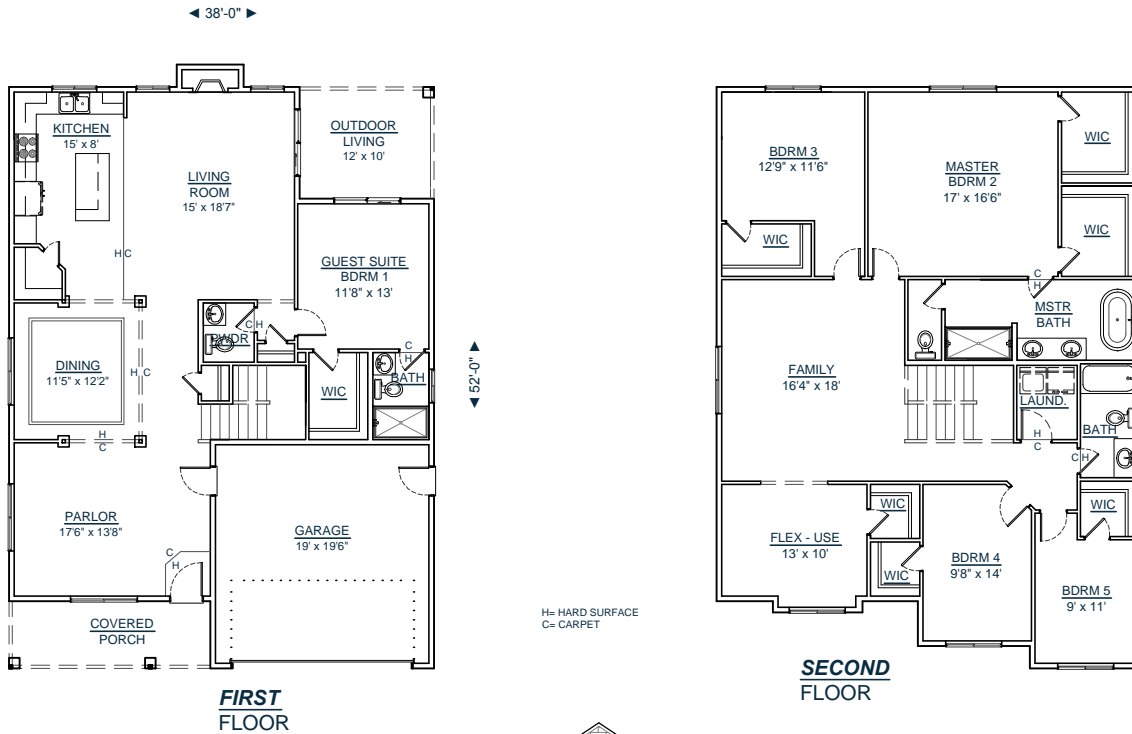

**FRONT
VIEW**

**WWW.CUSTOMYOURWAY.COM
SEARCH PLANS ONLINE**

Custom Your Way Homes, LLC is the exclusive owner of this plan, plan design, plan details, and specifications.
Copyright © 2014 All Rights Reserved. Under penalty of law do not make illegal copies for distribution, modification, or plan usage with the
intention of construction without the written permission of Custom Your Way Homes, LLC. Licensed, Bonded, Insured.

WA LICENSE #: CUSTOYW8620Q