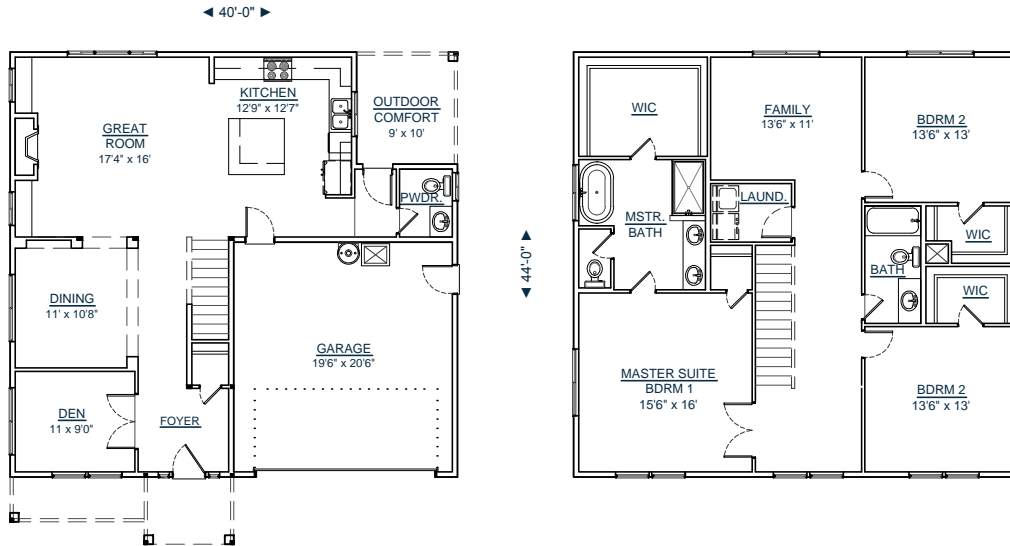

## 2-2489-4

SQUARE FT: 2489

MAIN LEVEL: 1010

UPPER LEVEL: 1479

OUTDOOR LIVING: 95

GARAGE: 420

BEDROOMS: 4

CALL FOR A FREE  
BUILDING SITE CONSULTATION!