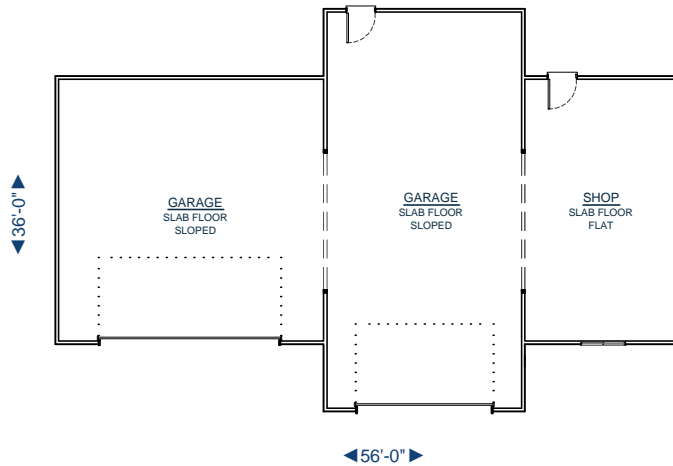

FRONT
VIEW

WWW.CUSTOMYOURWAY.COM
SEARCH PLANS ONLINE

Custom Your Way Homes, LLC is the exclusive owner of this plan, plan design, plan details, and specifications.
Copyright © 2014 All Rights Reserved. Under penalty of law do not make illegal copies for distribution, modification, or plan usage with the
intention of construction without the written permission of Custom Your Way Homes, LLC. Licensed, Bonded, Insured.

WA LICENSE #: CUSTOYW8620Q