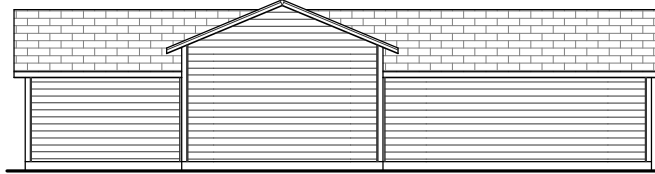

# G1560

GARAGE: 1224

SHOP: 336

TOTAL SQ. FT: 1560

CALL FOR A FREE  
BUILDING SITE CONSULTATION!

REAR  
VIEW

LEFT  
VIEW

RIGHT  
VIEW