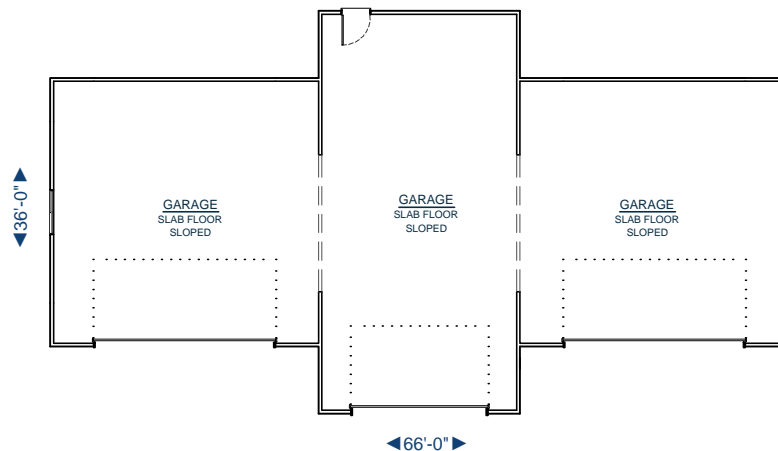

TOTAL SQ. FT: 1800

**CALL FOR A FREE
BUILDING SITE CONSULTATION!**

REAR
VIEW

LEFT
VIEW

RIGHT
VIEW

FRONT
VIEW

**WWW.CUSTOMYOURWAY.COM
SEARCH PLANS ONLINE**

Custom Your Way Homes, LLC is the exclusive owner of this plan, plan design, plan details, and specifications.
Copyright © 2014 All Rights Reserved. Under penalty of law do not make illegal copies for distribution, modification, or plan usage with the
intention of construction without the written permission of Custom Your Way Homes, LLC. Licensed, Bonded, Insured.