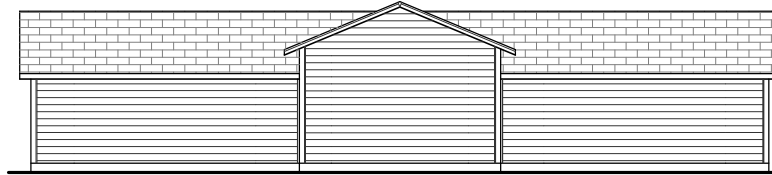

TOTAL SQ. FT: 1800

**CALL FOR A FREE
BUILDING SITE CONSULTATION!**

REAR
VIEW

LEFT
VIEW

RIGHT
VIEW

FRONT
VIEW

**WWW.CUSTOMYOURWAY.COM
SEARCH PLANS ONLINE**

Custom Your Way Homes, LLC is the exclusive owner of this plan, plan design, plan details, and specifications.
Copyright © 2014 All Rights Reserved. Under penalty of law do not make illegal copies for distribution, modification, or plan usage with the
intention of construction without the written permission of Custom Your Way Homes, LLC. Licensed, Bonded, Insured.